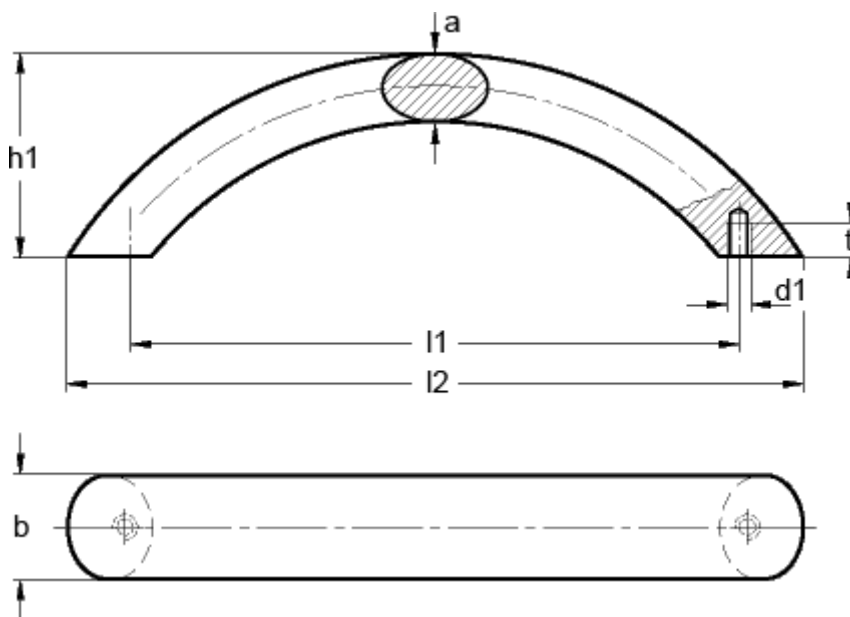

Article number: 20091166

Description: E+G Arch handle GN 565.4-26-160-A-RS

Measures

a	= 17
b	= 26
d1	= M8
h1	= 57
l1	= 160
l2	= 190
t min	= 12.0